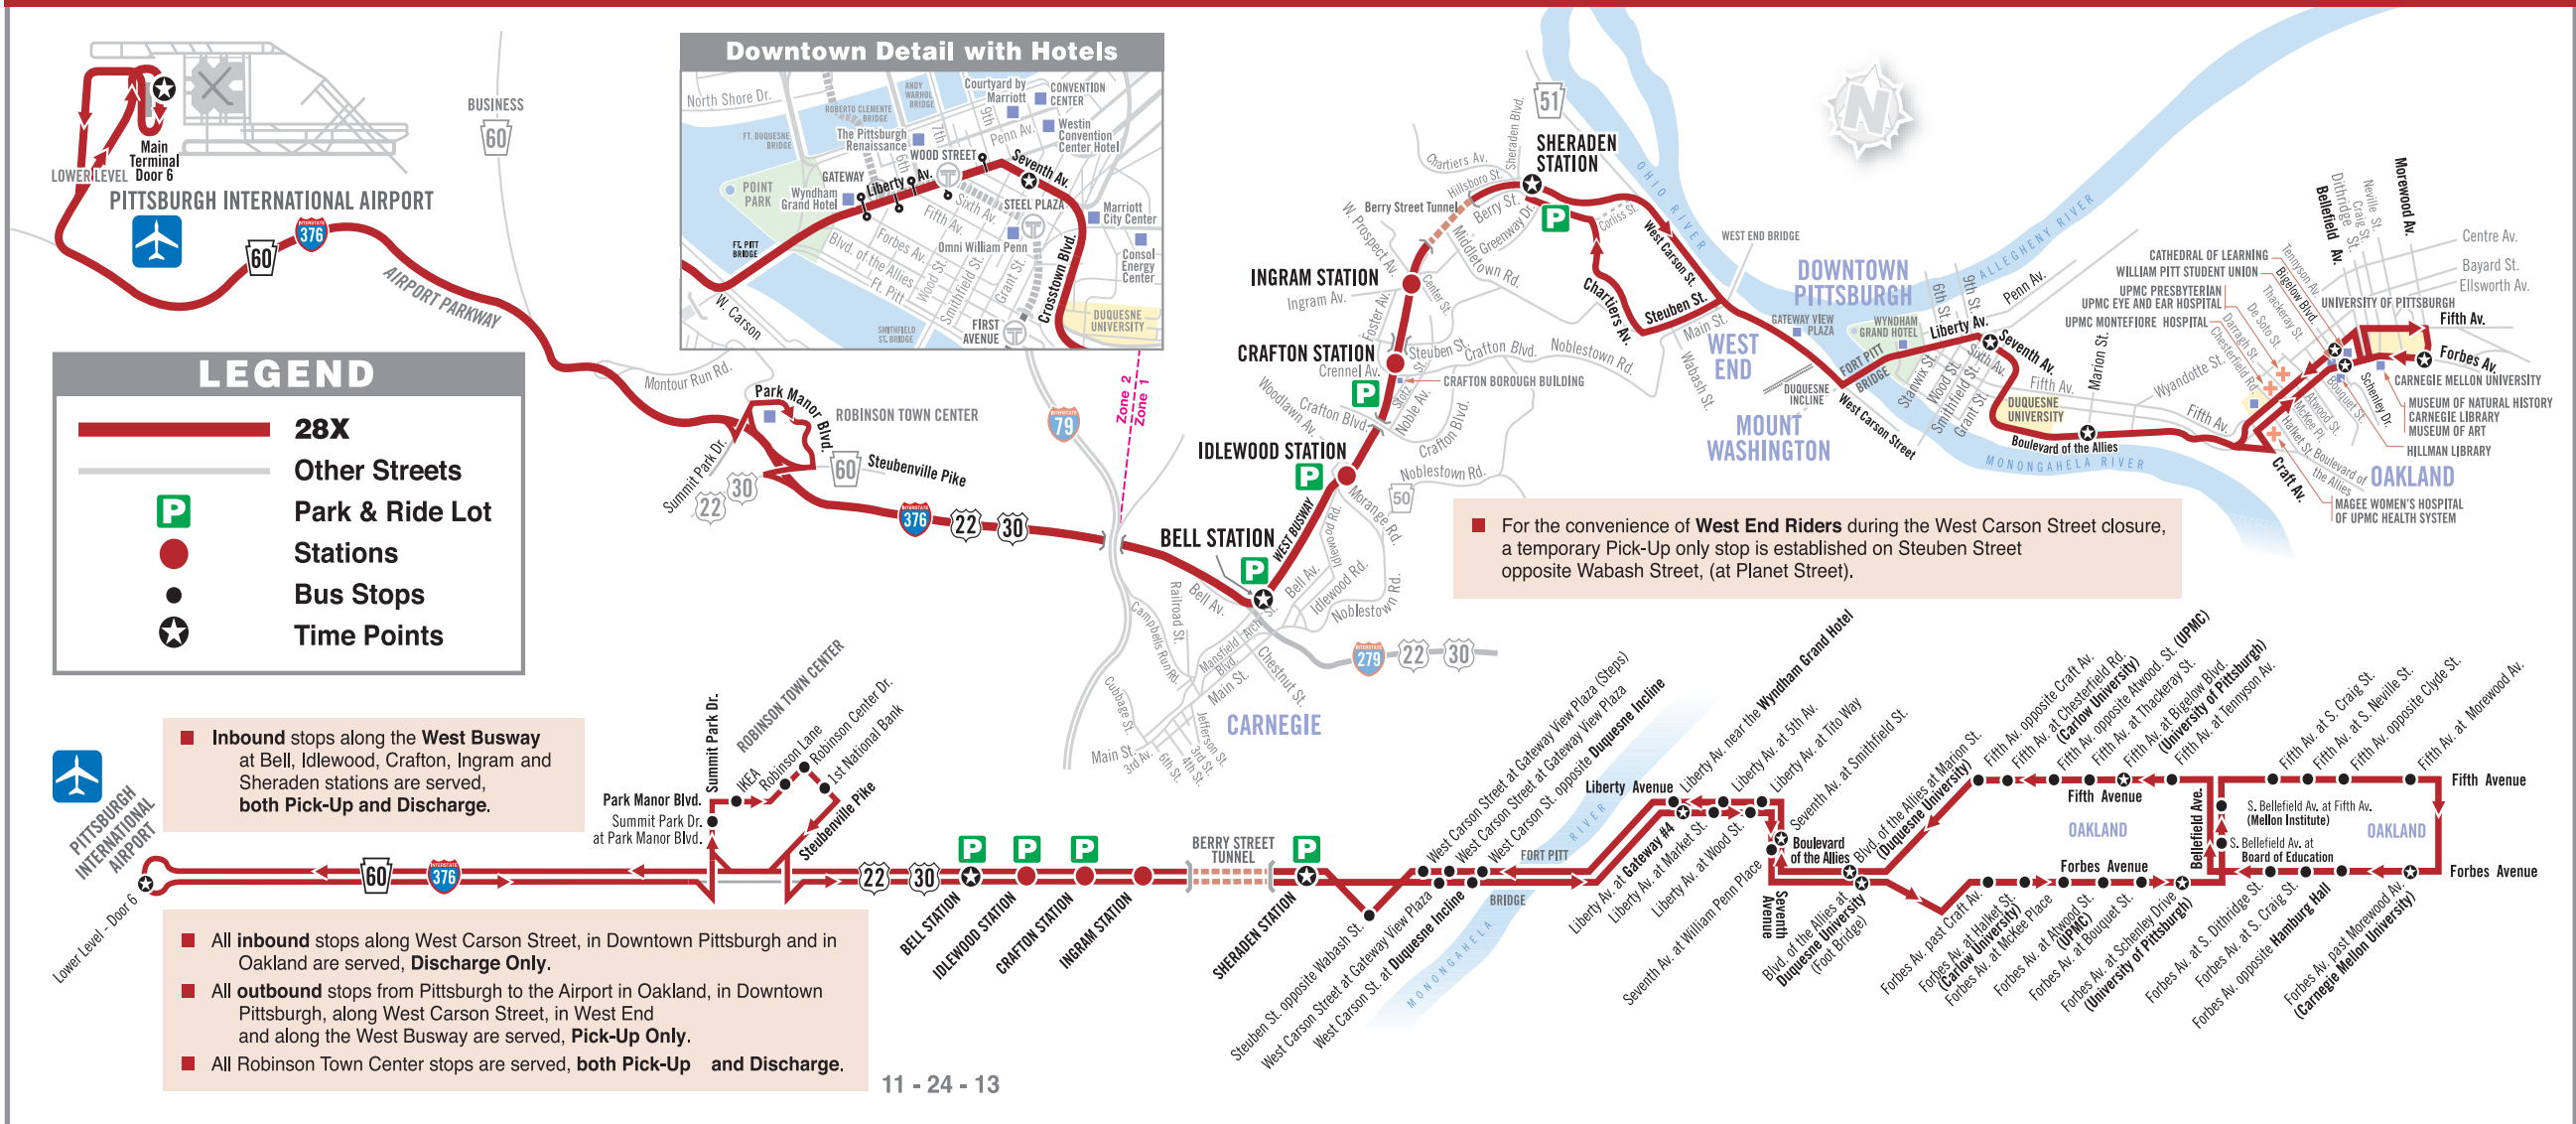

28X Airport Flyer

BUS STOPS

28X Oakland Bus Stops to the Airport	
Forbes Avenue	past Morewood Avenue opposite Hamburg Hall at South Craig Street at South Dithridge Street
Fifth Avenue	at Tennyson Avenue at Bigelow Boulevard at Thackeray Avenue opposite Atwood Street at Chesterfield Road opposite Craft Avenue

28X Downtown Bus Stops to the Airport	
Seventh Avenue	at Smithfield Street
Liberty Avenue	at Tito Way at Fifth Avenue near Wyndham Grand Hotel

ANNOUNCEMENTS

November 24, 2013 Service Changes:
 Outbound times have been adjusted to reflect the routing change resulting from the West Carson Street reconstruction project.

Free Fare Zone
 Port Authority bus rides are free within the Golden Triangle every day until 7:00 p.m. The limits of this zone are bounded by Ross St., 11th St. and the Allegheny and Monongahela rivers. Light rail rides on the T are free within FREE FARE ZONE at all times. This includes T rides between Allegheny, North Side, Gateway, Wood Street, Steel Plaza and First Avenue stations.

EFFECTIVE 11/24/13 28X

28X Airport Flyer

Via **West Busway**
 Pittsburgh International Airport.
 Robinson Town Centre.
 Bell Station. Carnegie.
 Idlewood Station. Crafton Station.
 Ingram Station. Sheraden Station.
 Duquesne Incline.
 Downtown Pittsburgh.
 Duquesne University. Oakland.
 University of Pittsburgh.
 Carnegie Mellon University.